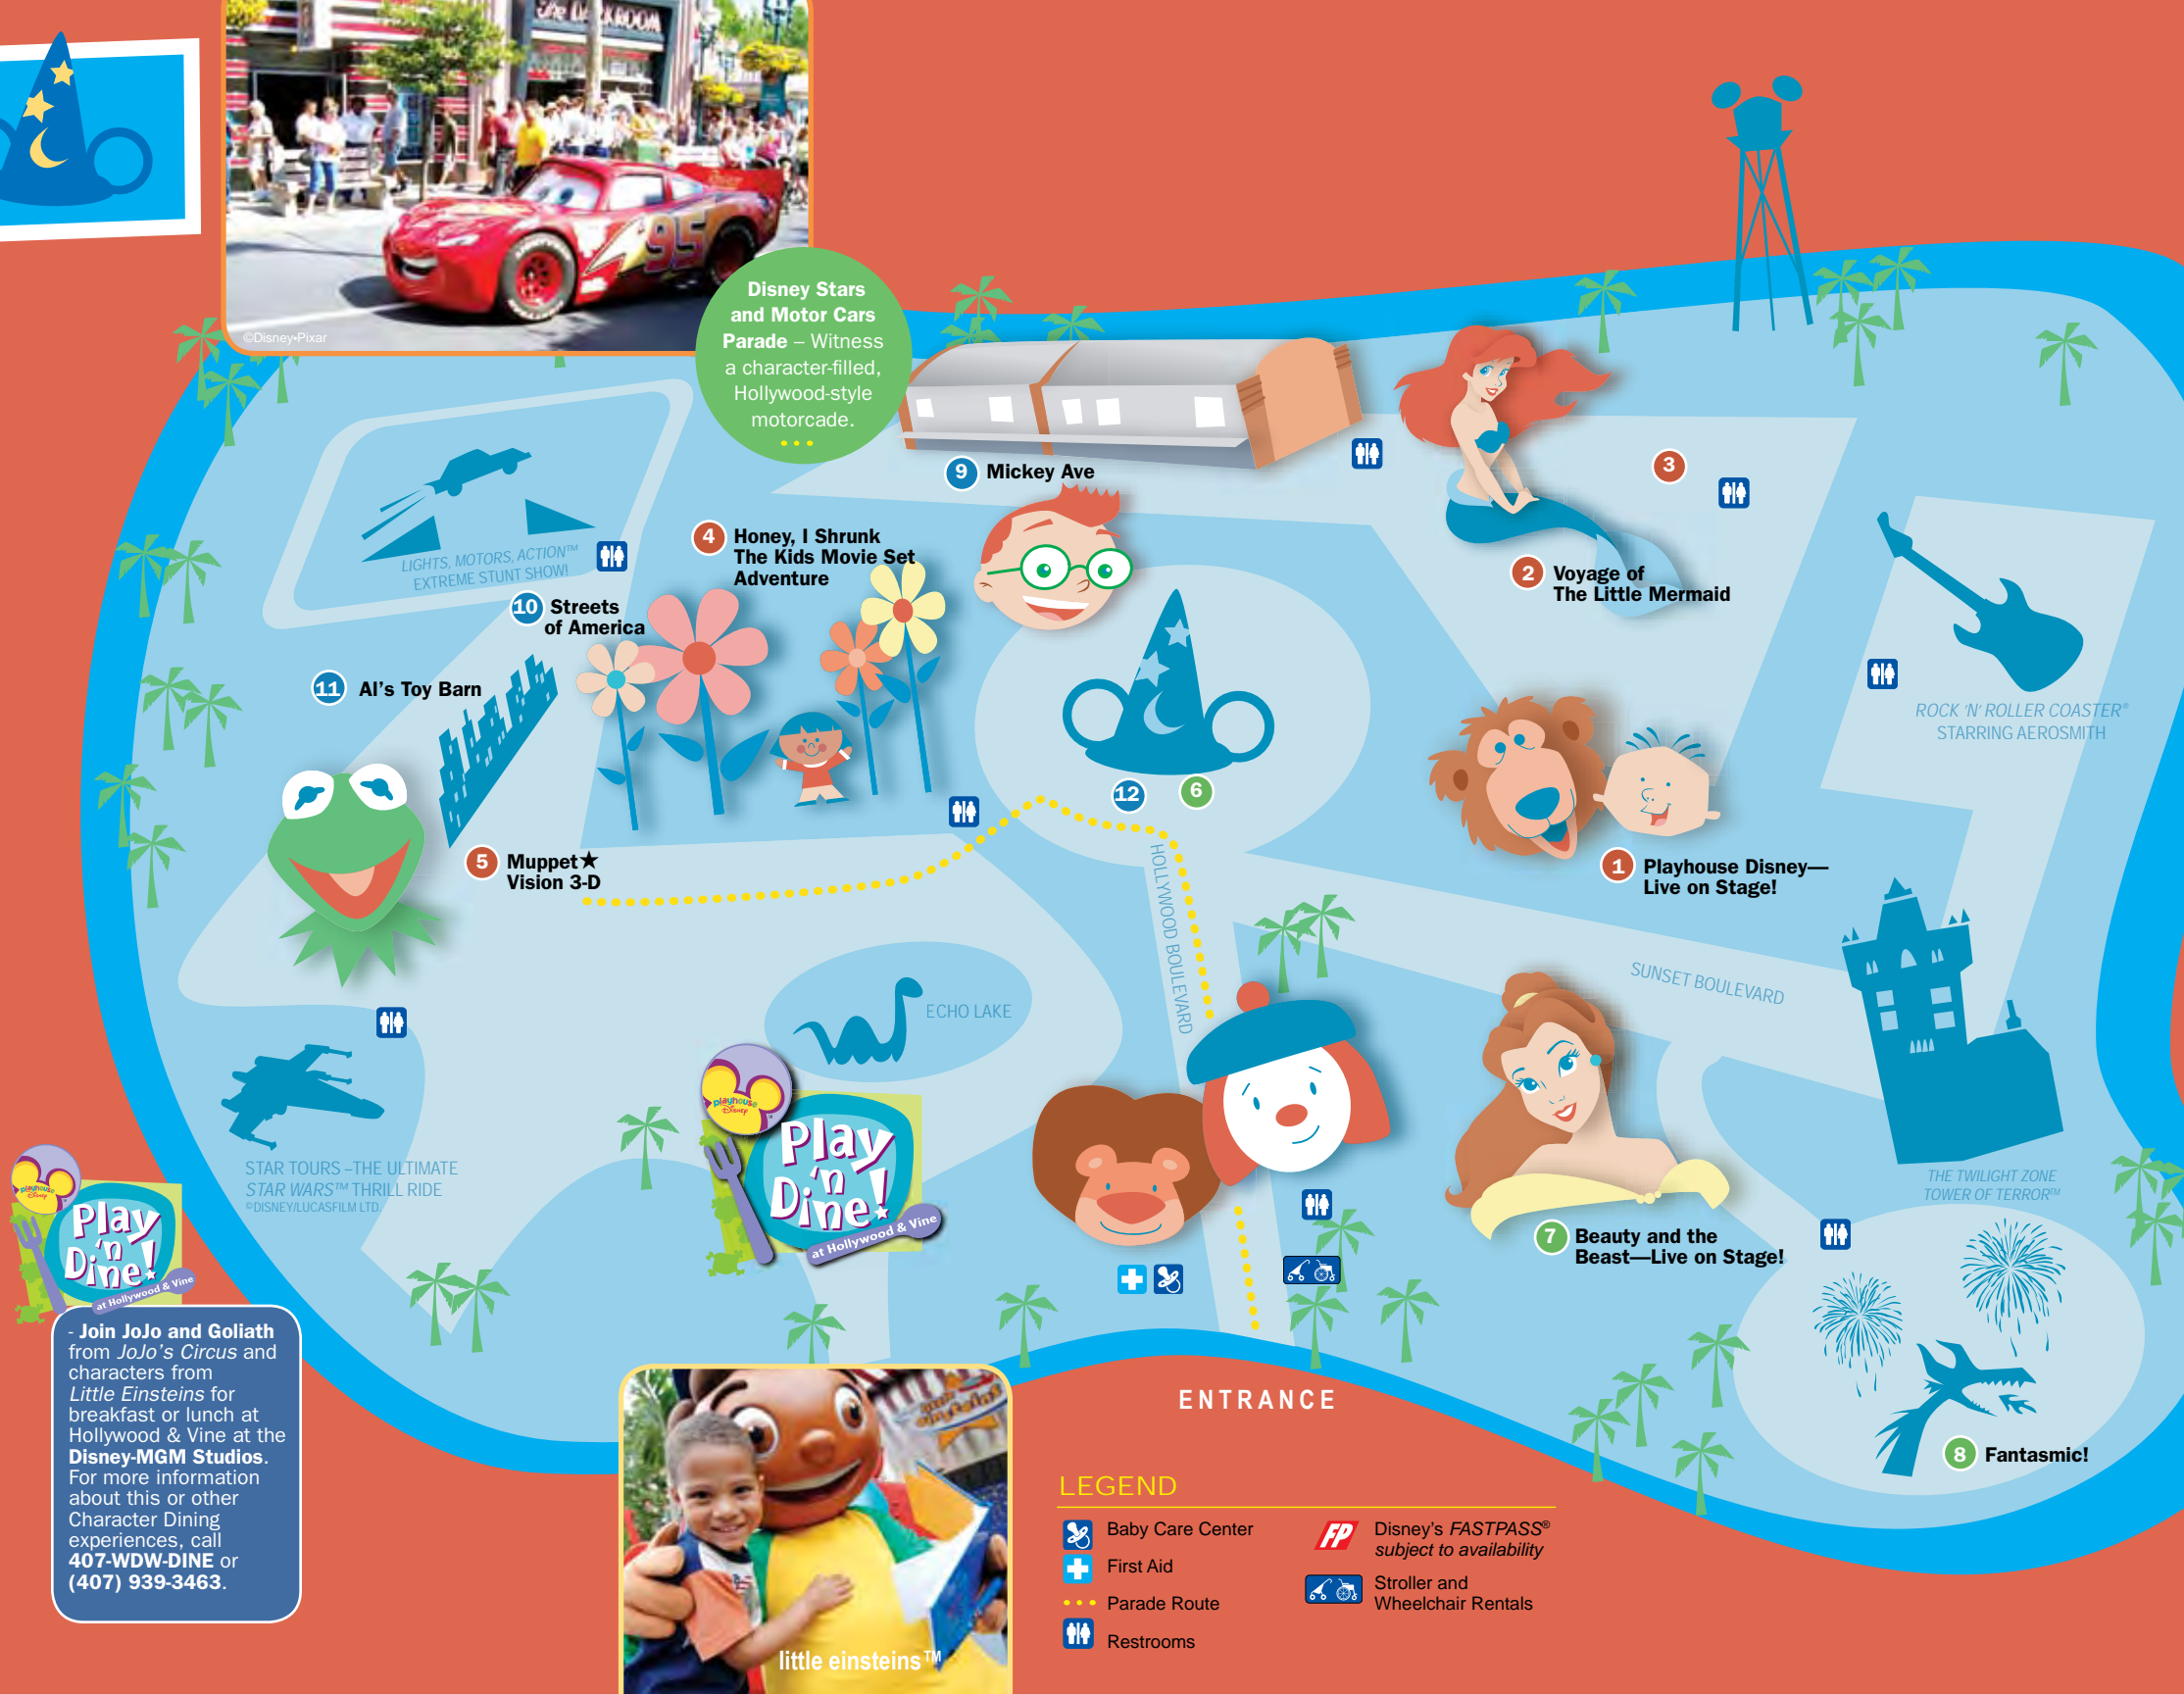

- 1 Playhouse Disney—Live on Stage!** – Enjoy an interactive musical stage show with Stanley, JoJo and Goliath, *Bear in the Big Blue House*™ and other Disney Channel favorites.
- 2 Voyage of The Little Mermaid** – Join Ariel and her friends as they tell their story under the sea. (Moments in the dark. Some loud noises.) **FP**
- 3 The Magic of Disney Animation** – See how animated favorites are brought to life and meet The Incredibles. Inspired by Disney•Pixar's *The Incredibles*.
- 4 Honey, I Shrank the Kids Movie Set Adventure** – Enter a fun-filled, larger-than-life backyard play area.
- 5 Muppet★Vision 3-D** – Laugh aloud at a hilarious film starring the Muppets. (Some loud noises.) © 2006 Muppets Holding Company, LLC

entertainment

- 6 Disney Stars and Motor Cars Parade** – Witness a character-filled, Hollywood-style motorcade. See parade route on map.
- 7 Beauty and the Beast—Live on Stage!** – Enjoy a musical, Broadway-style show of a modern classic tale.
- 8 Fantasmic!** – Cheer on Sorcerer Mickey as he battles Disney villains in a nightly, awe-inspiring spectacle of fire, water, music and light. (Some loud noises.)

7

Refer to official Park Guidemap and Times Guide for all attractions and entertainment details.

©Disney•Pixar

Disney Stars and Motor Cars Parade – Witness a character-filled, Hollywood-style motorcade.

- Join JoJo and Goliath from *JoJo's Circus* and characters from *Little Einsteins* for breakfast or lunch at Hollywood & Vine at the **Disney-MGM Studios**. For more information about this or other Character Dining experiences, call **407-WDW-DINE** or **(407) 939-3463**.

little einsteins™

ENTRANCE

LEGEND

- Baby Care Center
- First Aid
- Parade Route
- Restrooms
- Disney's **FASTPASS**® subject to availability
- Stroller and Wheelchair Rentals